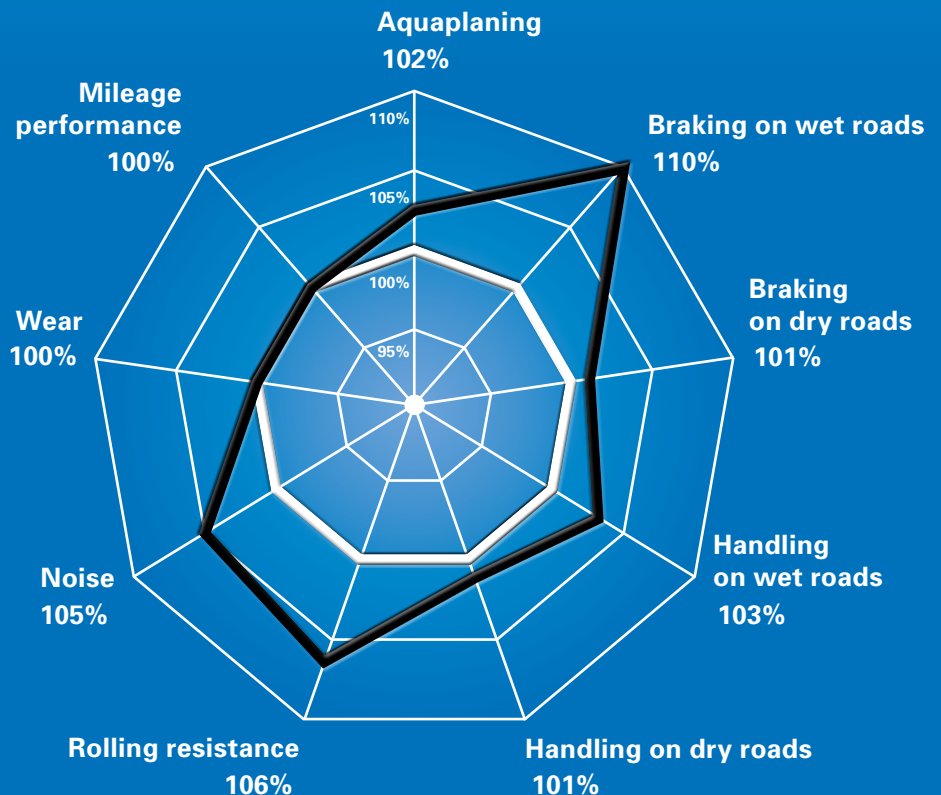

## Excellent braking in the wet

- Improved tread pattern design with more gripping edges ensures high safety and short braking distances on wet roads.

Effect: Optimised braking performance in the wet.

## High aquaplaning safety

- High aquaplaning safety and short braking distances on wet roads thanks to optimisation of groove shape.

Effect: Efficient dispersion of water

## Optimised handling characteristics

- Better distribution of tread stiffness in the ribs combined with sloped lug edges ensures safe handling on both straight and extremely winding roads.

Effect: Improved transmission of lateral and longitudinal forces.

## Tyre performance

- Comfort-Life 2**
- Comfort-Life = 100%**