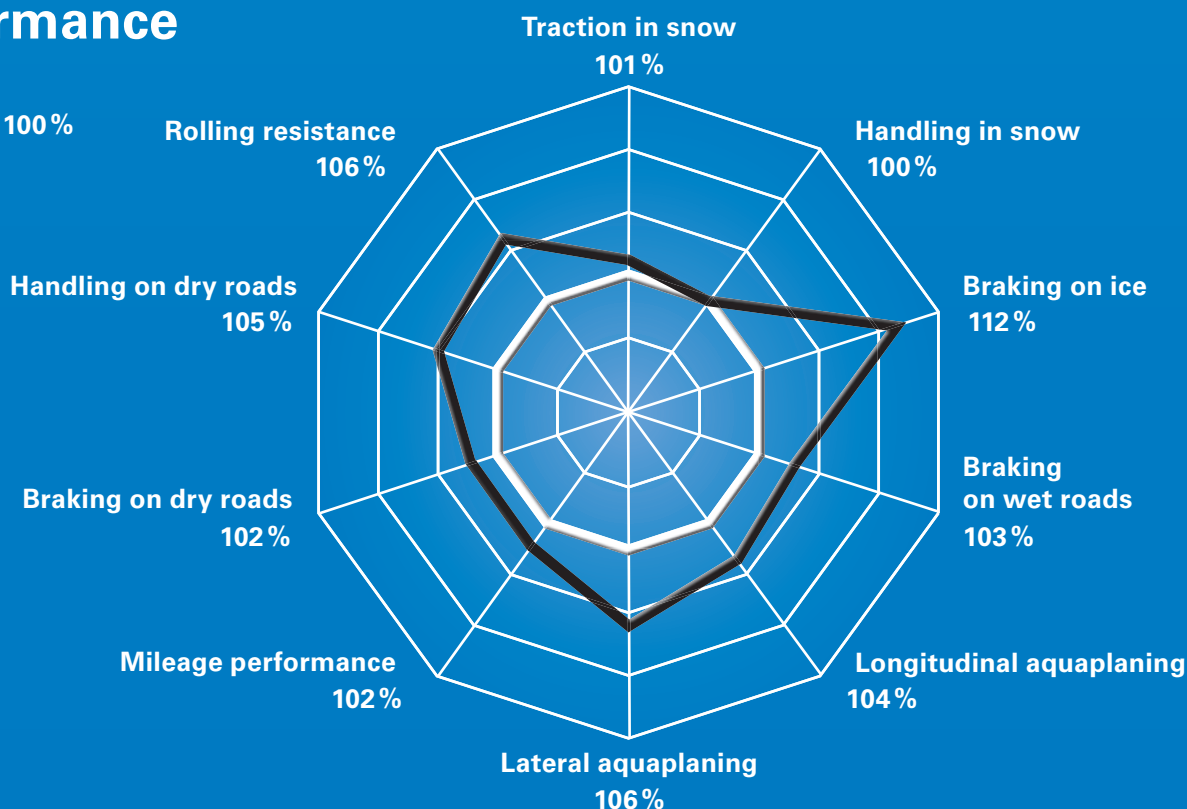

A 3-phase high performance compound resistant against temperature variations provides a convincing performance on icy, wet and dry road surfaces.

Improved performance on snow

- Additional gripping edges ensure improved interlocking of the tyre on snowy road surfaces.

Your advantage: increased grip when accelerating and braking.

Very good braking on ice

- Optimal scraping edges through straight sipes design in the centre section.

Your advantage: best braking performance on icy road surfaces.

Good dry handling

- Interwoven block structure for strong supporting effect with longitudinal and lateral forces.

Your advantage: sporty driving experience on dry road surfaces.

Tire Performance

- Speed-Grip 2
- Speed-Grip = 100 %

50 Series

195/50 R 15 H
205/50 R 15 H
205/50 R 16 H
225/50 R 16 H

205/50 R 17 H XL
205/50 R 17 V XL
225/50 R 17 H XL
225/50 R 17 V XL

45 Series

225/45 R 17 H
225/45 R 17 V XL
235/45 R 17 H
245/45 R 17 H

40 Series